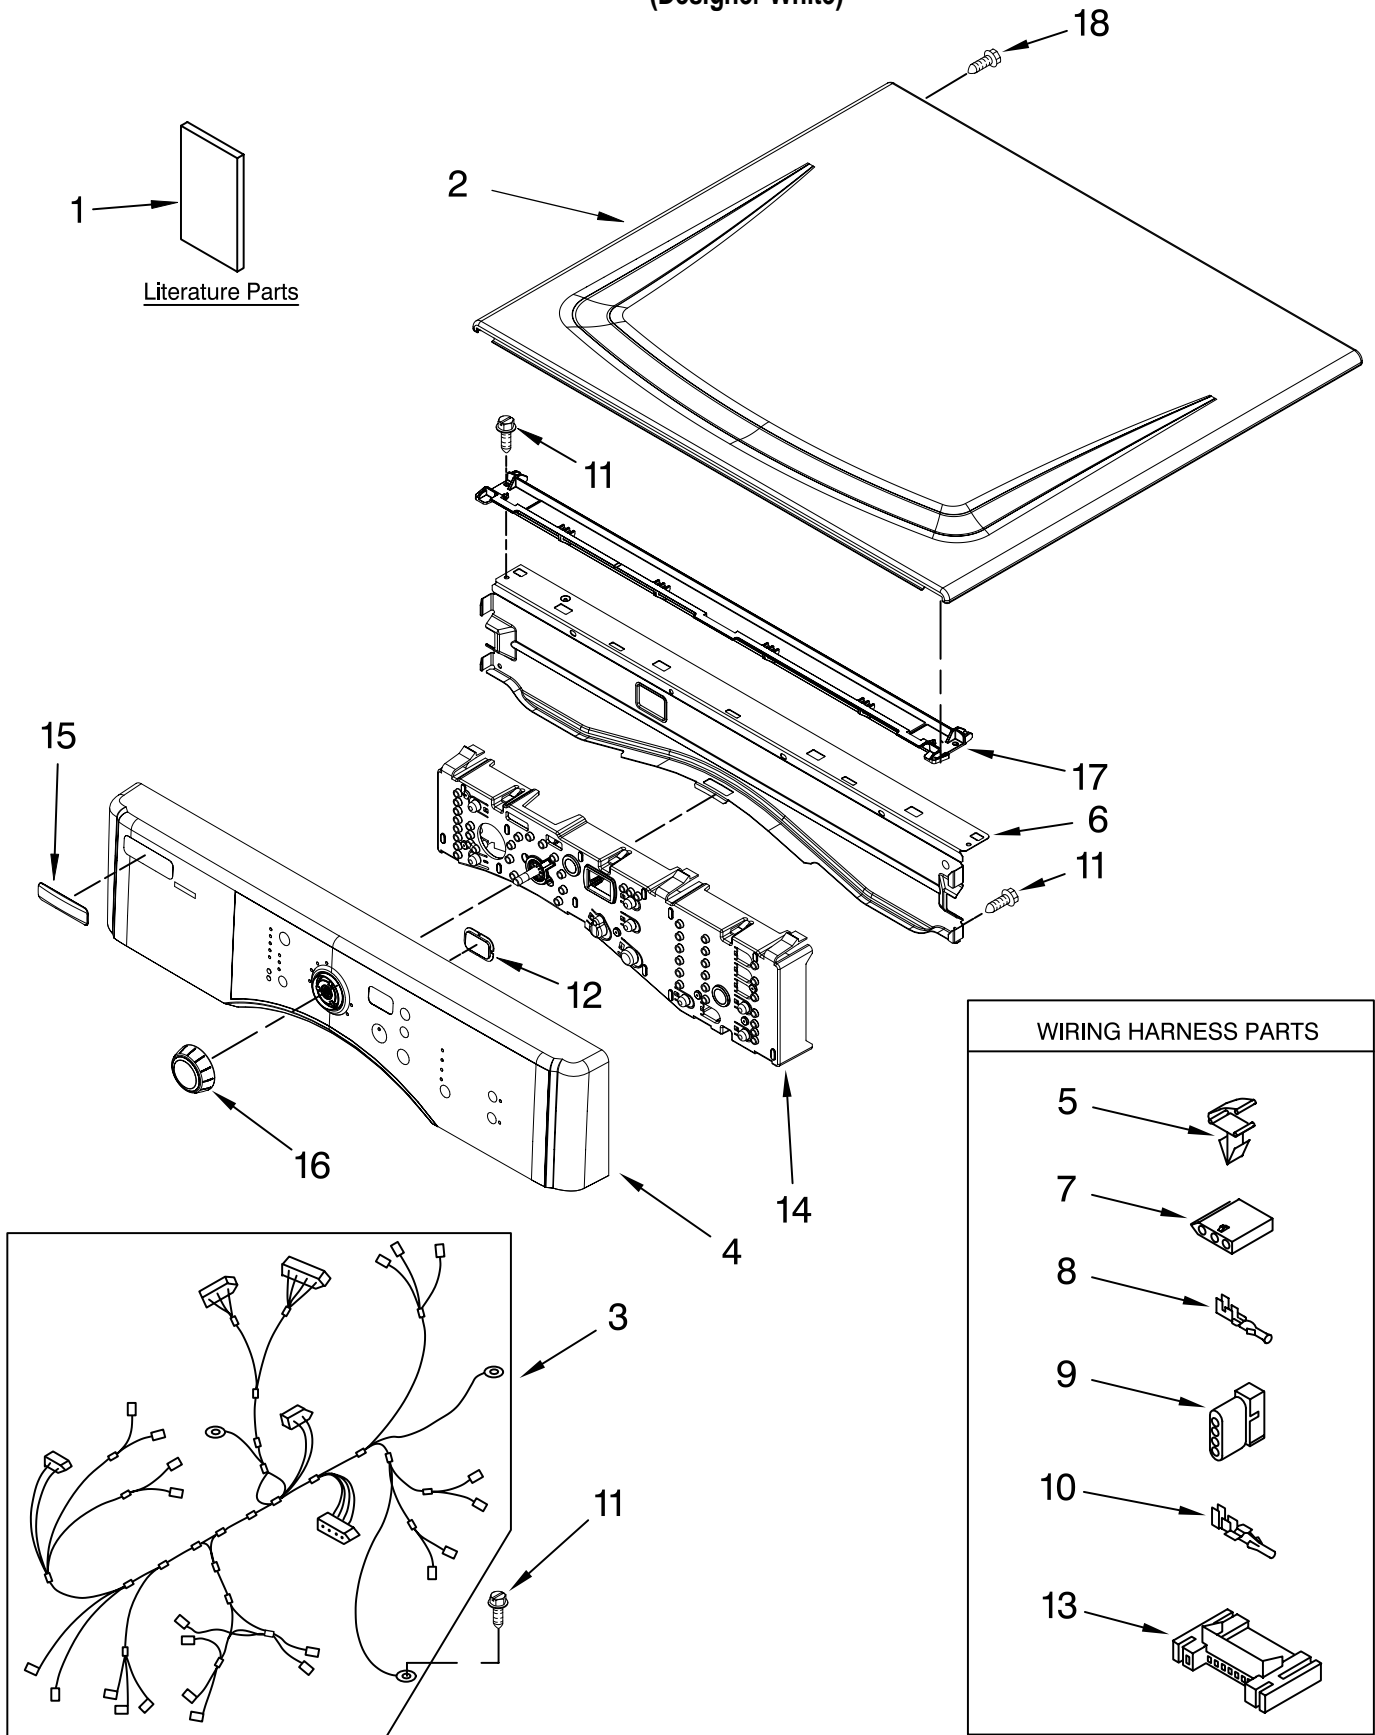

For Model: MEDZ400TQ2
(Designer White)

FOR ORDERING INFORMATION REFER TO PARTS PRICE LIST

TOP AND CONSOLE PARTS

For Model: MEDZ400TQ2
(Designer White)

Illus. No.	Part No.	DESCRIPTION
1		Literature Parts
	W10112937	Use & Care Guide
	W10117402	Tech Sheet
	W10117403	Guide, Quick Start
2	8563730	Top
3	W10110972	Harness, Main
4	W10117384	Panel, Console (Includes Illus. 15.)
5	3394427	Clip, Harness
6	8565237	Bracket, Console
7	353424	Connector, Sensor
8	94614	Terminal
9	3936144	Plug, Terminal
10	94613	Terminal
11	3390647	Screw, 8-18 x 1/2
12	W10117387	Lens, Display
13	3395683	Connector, (Motor)
14	W10117416	Assembly, User Interface
15	W10112569	Badge
16	W10112899	Knob, Assembly
17	8574968	Channel, Water
18	3400238	Screw, 2-28 x 1/2

FOR ORDERING INFORMATION REFER TO PARTS PRICE LIST